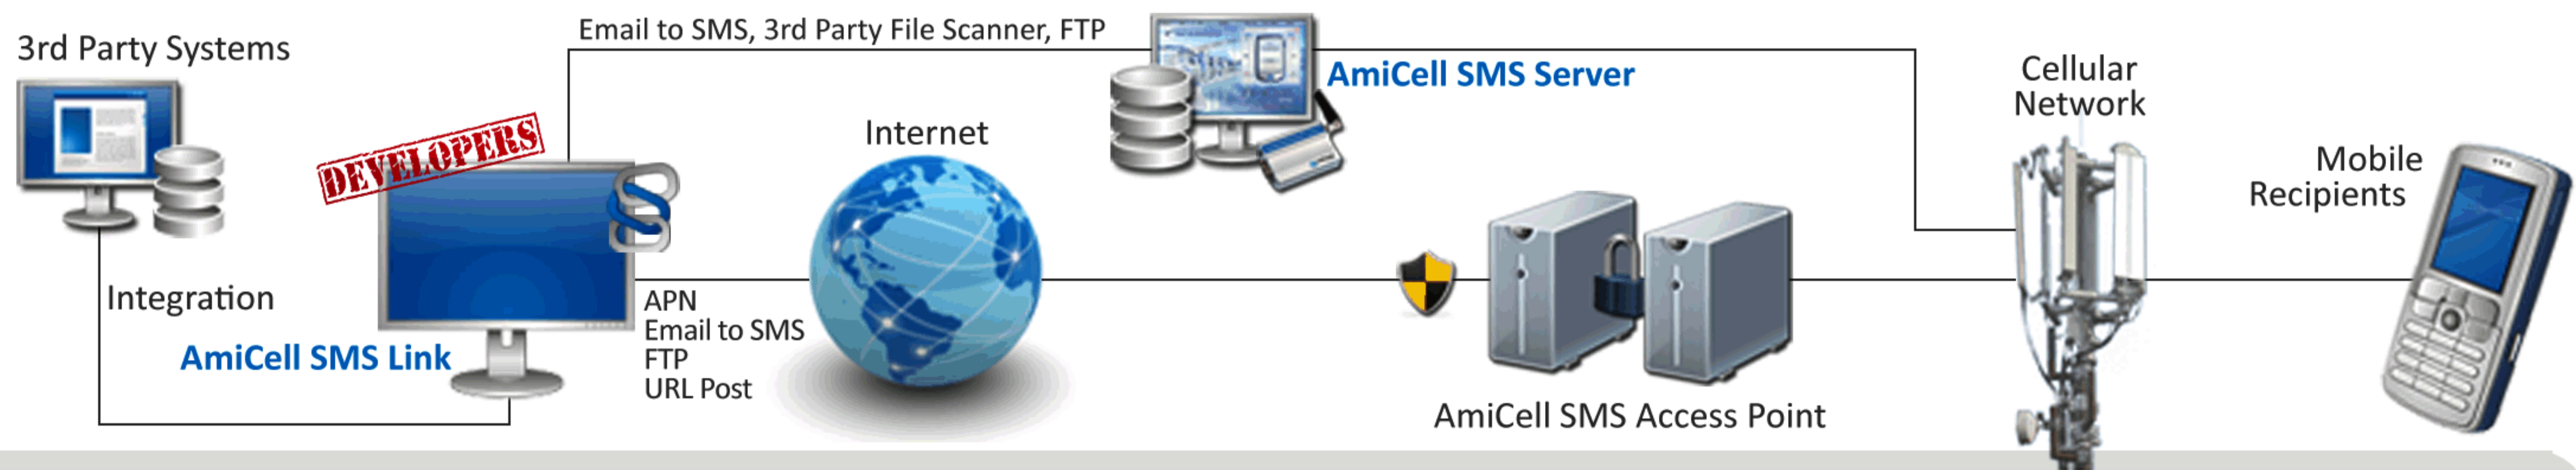

Example 1: An IT Manager wants to know when the Power Fails in the Server room. The UPS Management Software has the ability to execute a program in such an event. The IT Manager can now within minutes configure the UPS Software with SMS functionality. From within the UPS Management System he will configure the program to send an SMS by calling / executing the AmiCell SMS Link executable file on disk with parameters:

`SMSlink.EXE -p[PROTOCOL] -r[0830001111,0829990000] -m~The Power has failed in the Server Room!`
(Two Recipients will instantly receive the SMS Message)

Example 2: A Web Developer wants to enable his Website to send SMS information to technical or sales staff in the event of a customer completing a "Contact Us" online form etc. He will add one line of code to his website script executing the AmiCell SMS Link program with parameters.

`SMSlink.EXE -p[PROTOCOL] -r[0830001111,0829990000,0712223333] -m~A Customer just completed an online order on your website. Here the contact details: ...`
(Three Recipients will instantly receive the SMS Message)

No special programming skills are required to implement the AmiCell SMS link. All you have to do is call / execute the program with parameters. The AmiCell SMS Link takes care of all the tedious security and programming routines for you whilst running in the background.